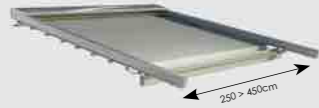

CONFIGURATIONS

GRANDE Q

Max Width 13,00m
Max Projection 10,00m

GRANDE Q
1 MODULE