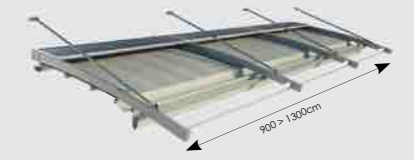

IDEA FL UNIQ
3 MODULES