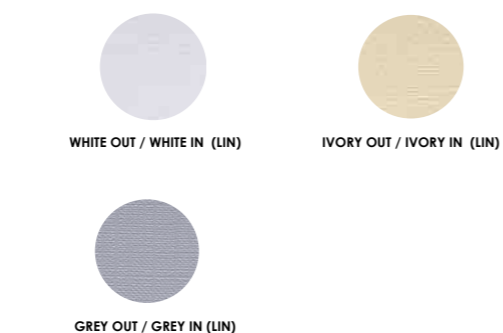

CO LOR FRAMES

in production

under request

FABRICS

COLLECTION

Opatex Pro - Way EXTERNAL SIDE - INTERNAL SIDE

Sunblock

Sunblock Lin