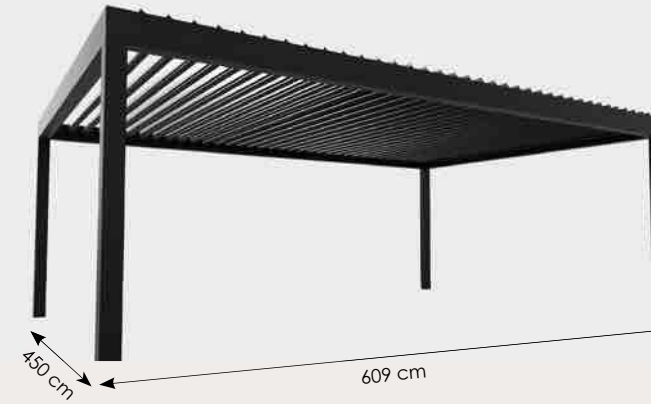

• Tutti i prodotti originali Pergosystem sono testati in base alle condizioni meteorologiche da laboratori certificati.

CONFIGURATIONS

ROMA

Max Width 4,50m
Max Projection 6,09m

ROMA
4 COLUMNS
max 4.5m x 6.09m

		ROMA	
TECHNICAL OPTIONS	Maximim measures	4.5 x 6.09 m	
	StandardColumn Height	250 cm	
	Column dimensions	130 x 130 cm	
	Beam height	200 cm	
	Configurations	self standing	
	Movement	standard motor, RTS motor, IO motor	
	Required fall height	-	
	Integrated rain gutter	✓	
MATERIALS & COLOURS	Remote control	RTS or IO	
	Materials	aluminium	
	Frame Colours (in production)	Ammos collection (see page 12)	
	Frame Colours (upon request)	Ral options	
Screws and nuts	Stainless steel		